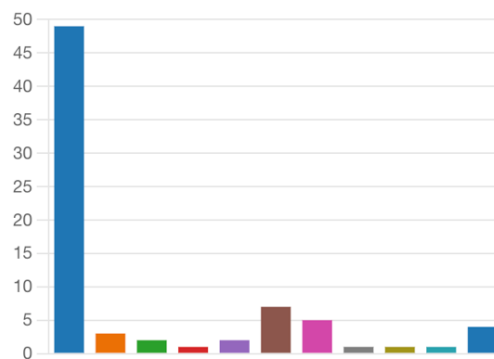

Consultation: St. Patrick's Catholic Primary School, Sunderland

The consultation period ran from Friday 20 January 2023 to 12.00 noon on Friday 17 February 2023. The consultation was via an online link which was shared with stakeholders and on school social media. Paper copies were also available, to be submitted to the school office for inputting.

I am:

- A parent of a child at the school 49
- A parent of a pre-school aged c... 3
- A local school with a nursery 2
- A local school without a nursery 1
- Another school within our trust 2
- A close neighbour of the school 7
- A member of the local communi... 5
- A local faith group 1
- A local community group 1
- A local business 1
- Other please specify 4

Proposal A:

I am in favour of St. Patrick's Catholic Primary school lowering its school age from 4 to 11 years to 3 to 11 years old.

- YES 70
- NO 6